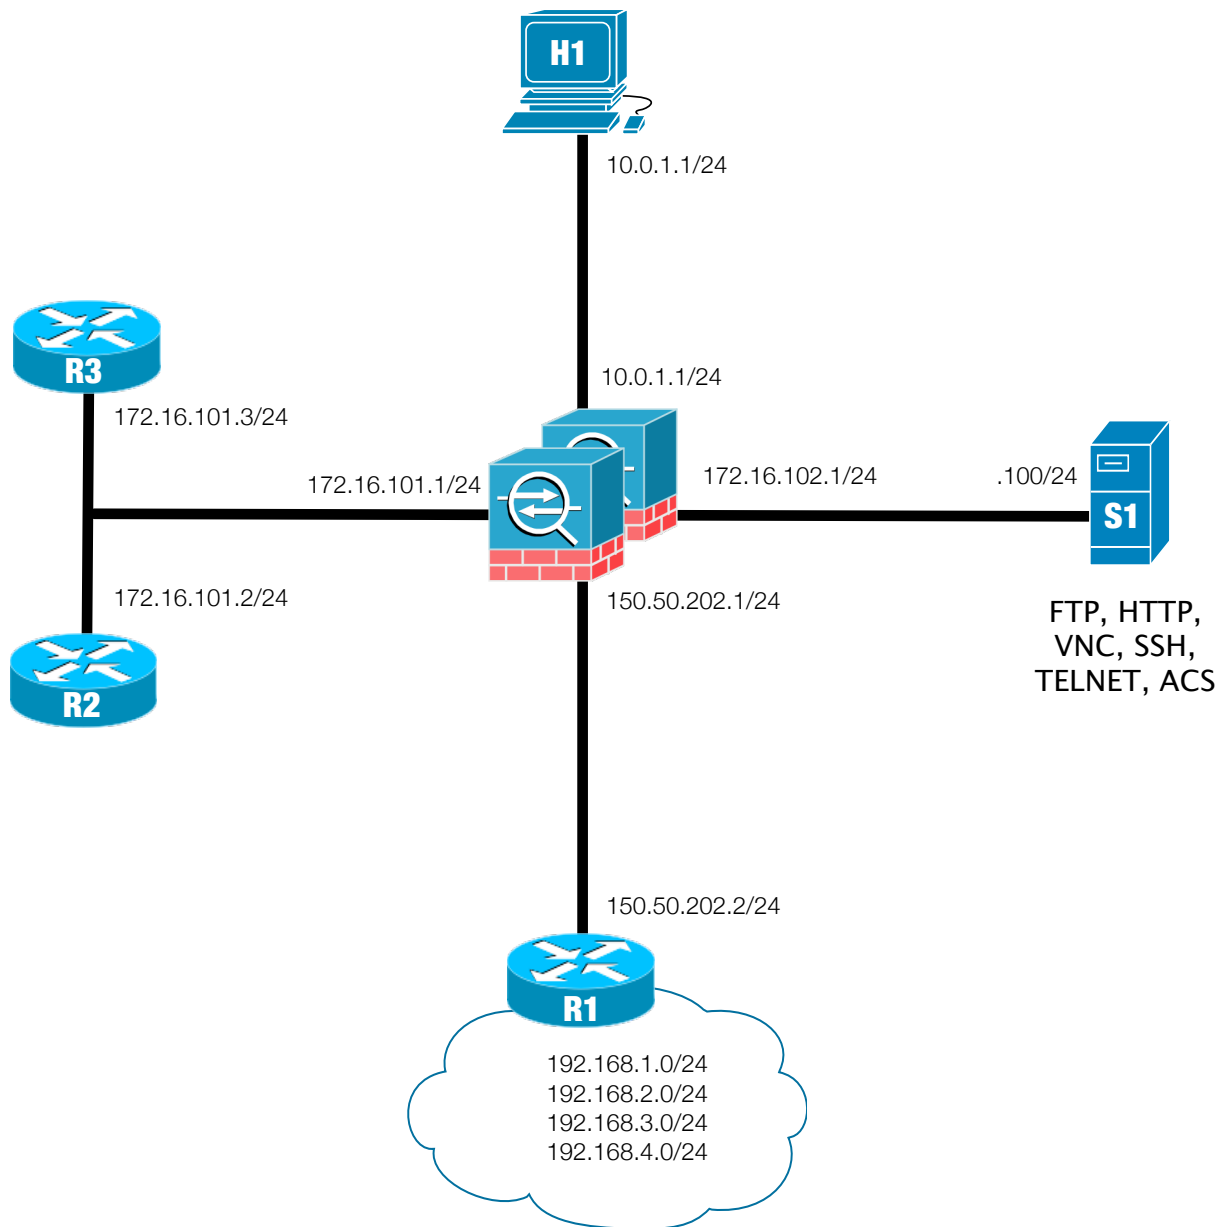

globalconfig.net

Studying for Network Certifications

**Topology for CCIE ASA Session
December 30th 2010**